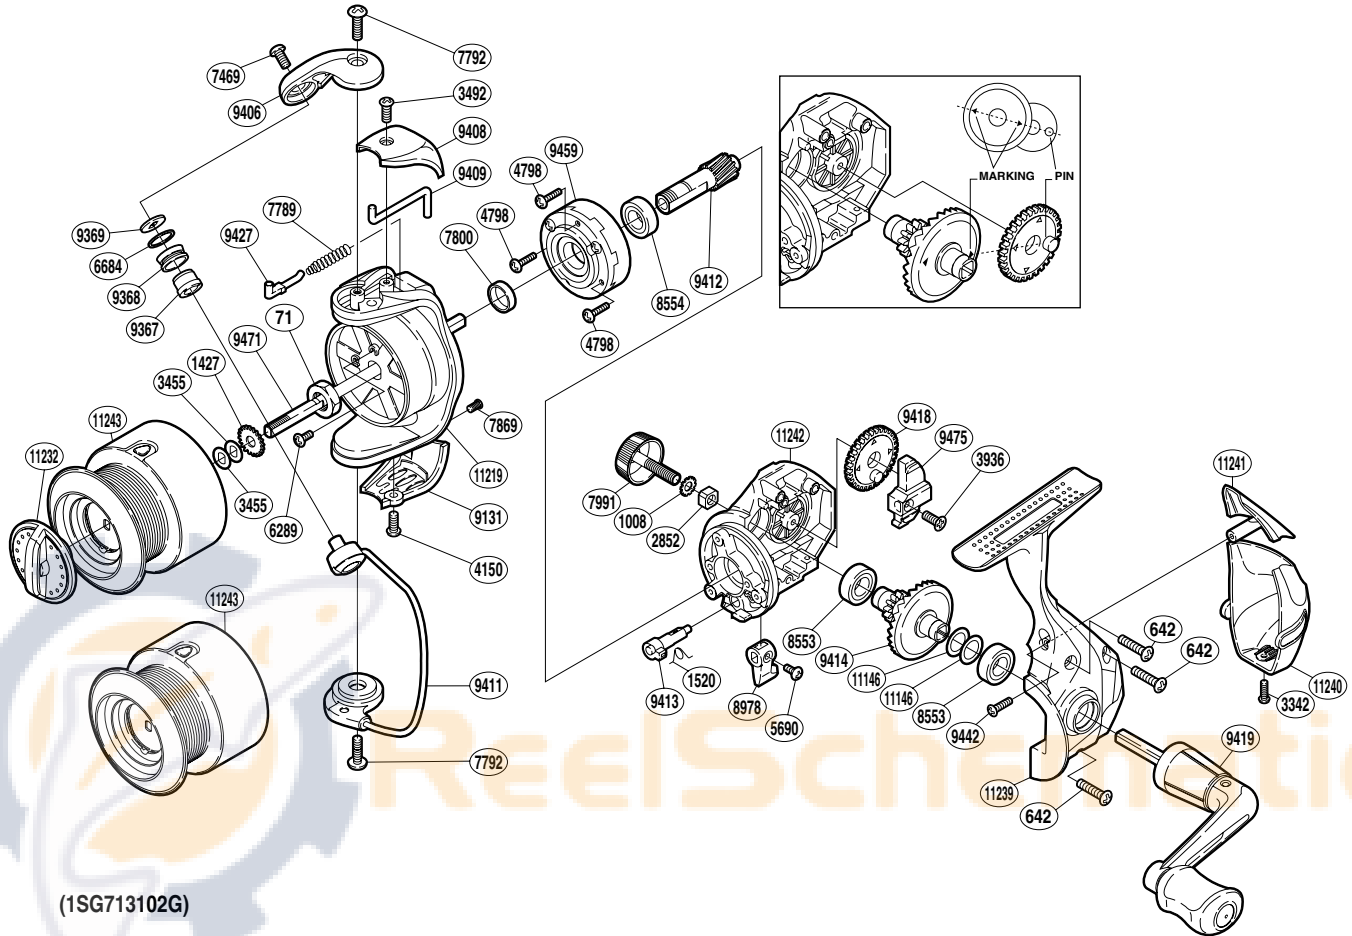

# SHIMANO

## NEXAVE

### NEX-3000SFB

Part No.	Description	Part No.	Description	Part No.	Description
RD 0071	Rotor Nut	RD 7792	Screw	RD 9414	Drive Gear
RD 0642	Screw	RD 7800	Rotor Ring	RD 9418	Oscillating Gear
RD 1008	Handle Lock Washer	RD 7869	Screw	RD 9419	Handle Assembly
RD 1427	Spool Support	RD 7991	Handle Screw Cap	RD 9427	Bail Spring Guide
RD 1520	Anti-Reverse Cam Spring	RD 8553	Ball Bearing	RD 9442	Screw
RD 2852	Handle Screw Lock	RD 8554	Ball Bearing	RD 9459	Roller Clutch Assembly
RD 3342	Screw	RD 8978	Anti-Reverse Lever	RD 9471	Main Shaft
RD 3455	Spool Washer	RD 9131	Bail Hold Support Guard	RD 9475	Oscillating Slider
RD 3492	Screw	RD 9367	Line Roller Bushing	RD11146	Washer
RD 3936	Screw	RD 9368	Line Roller	RD11219	Rotor
RD 4150	Screw	RD 9369	Line Roller Washer	RD11232	Drag Knob
RD 4798	Screw	RD 9406	Bail Arm	RD11239	Side Cover
RD 5690	Screw	RD 9408	Bail Spring Cover	RD11240	Rear Protector B
RD 6289	Screw	RD 9409	Bail Trip Lever	RD11241	Rear Protector A
RD 6684	Line Roller Spacer	RD 9411	Bail Assembly	RD11242	Body
RD 7469	Screw	RD 9412	Pinion Gear	RD11243	Spool Assembly
RD 7789	Bail Spring	RD 9413	Anti-Reverse Cam		